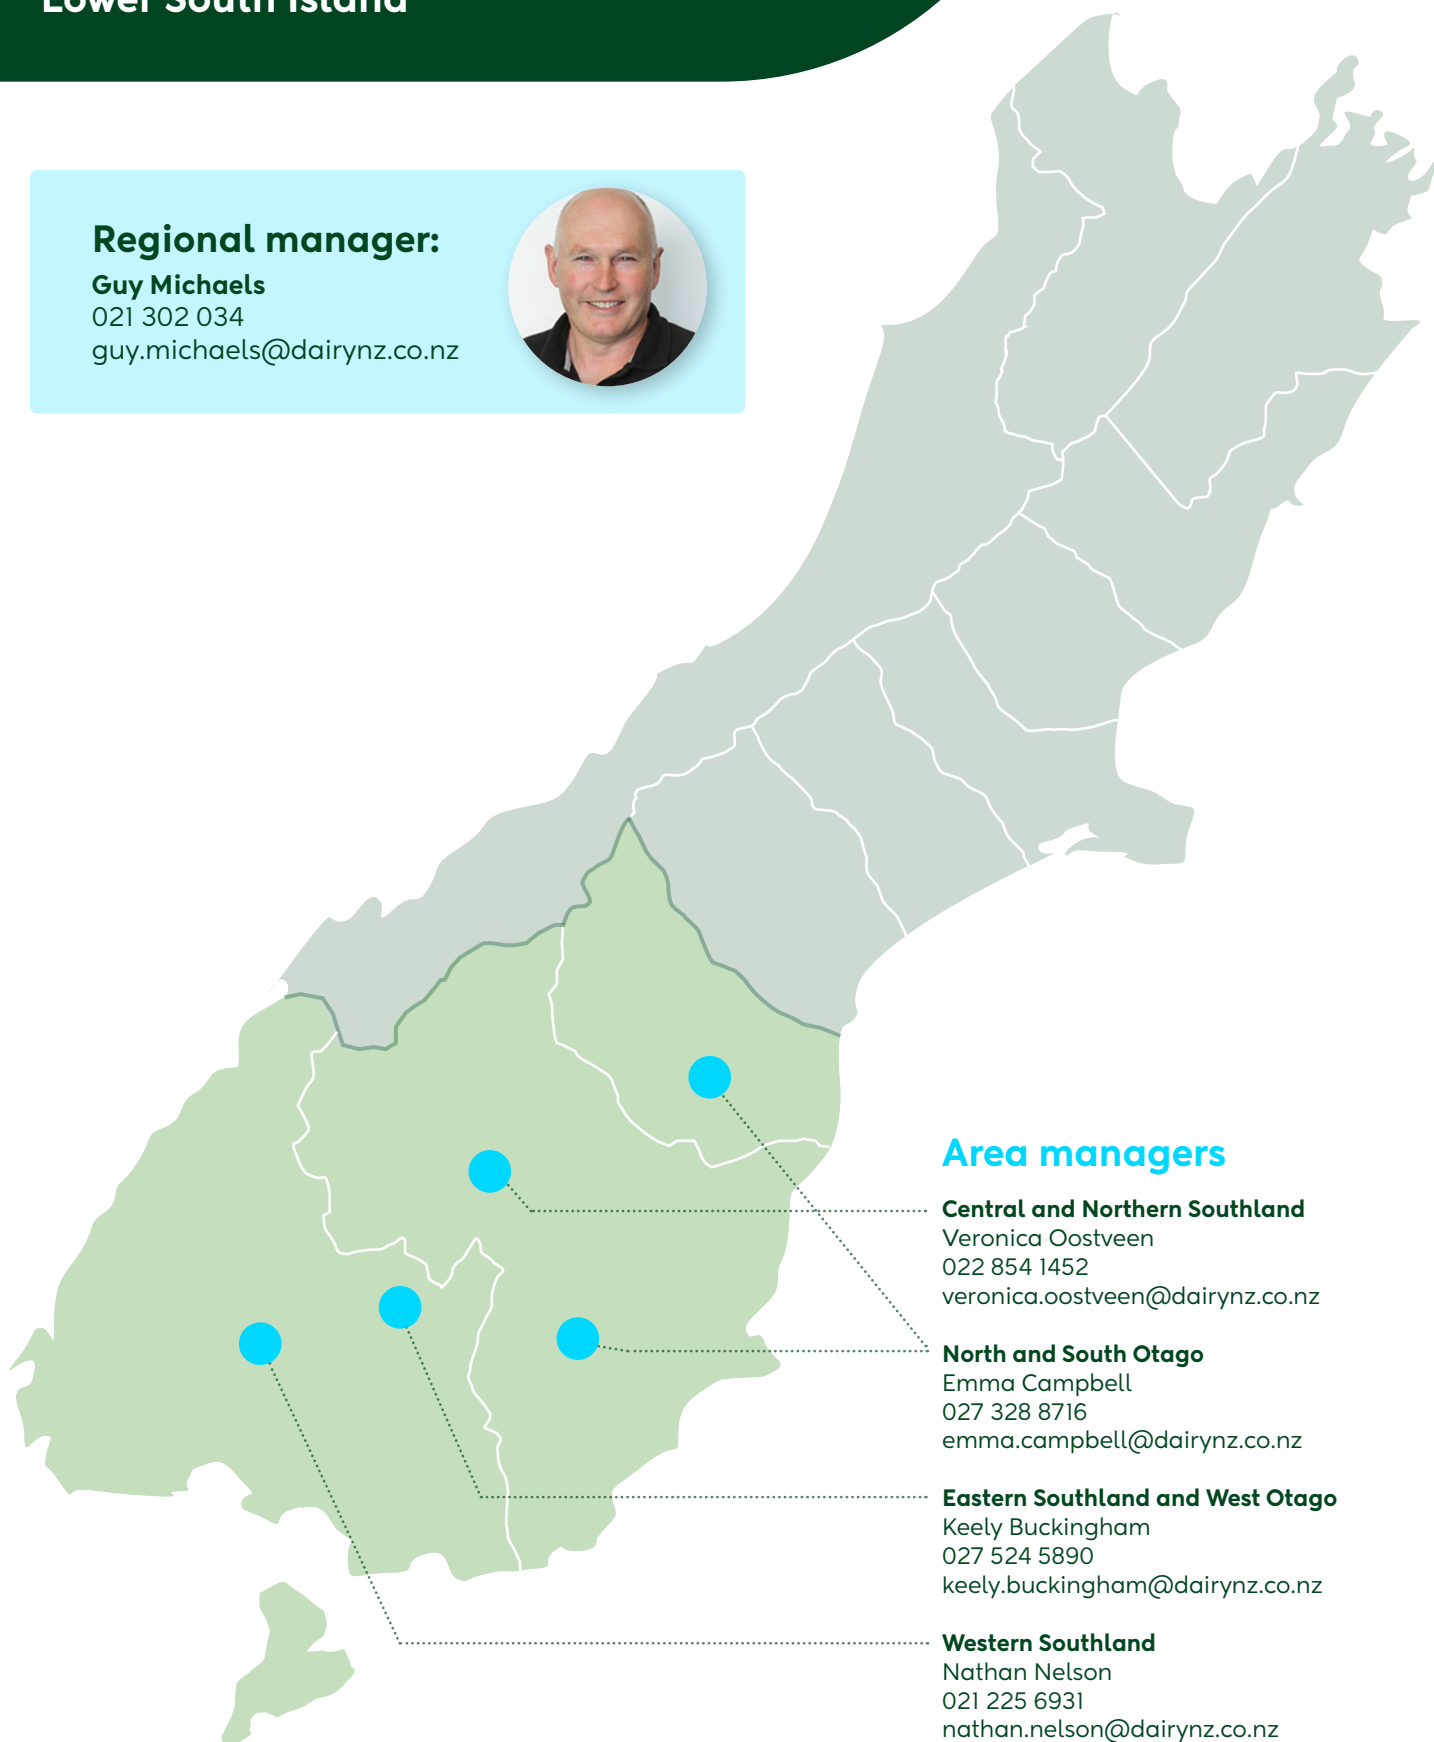

# DairyNZ regional teams

## Lower South Island

### Area managers